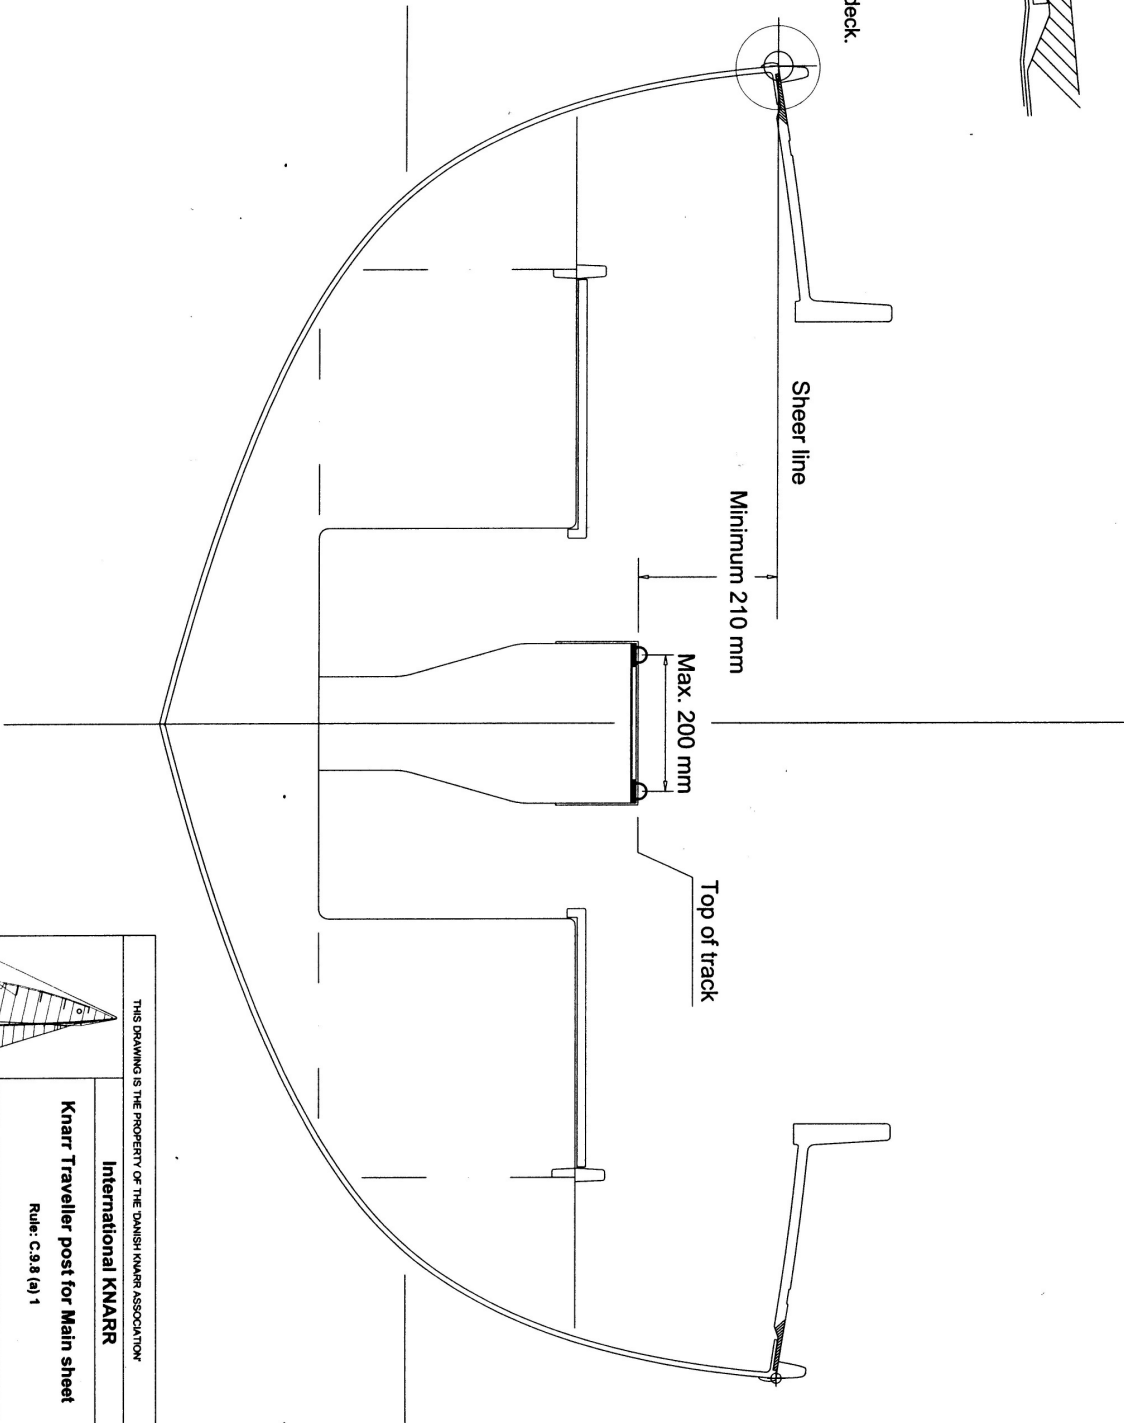

Definition of Sheer Line :
apparent intersection between hull and deck.

	
<small>THIS DRAWING IS THE PROPERTY OF THE DANISH KNARR ASSOCIATION</small>	
International KNARR	
Knarr Traveller post for Main sheet	
<small>Rule: C.9.8 (a) 1</small>	
<small>Date:</small> 25.08.2011	<small>Rev. date:</small>
<small>Drawing no.:</small>	<small>Drawn by:</small> Ulf Raasbørg